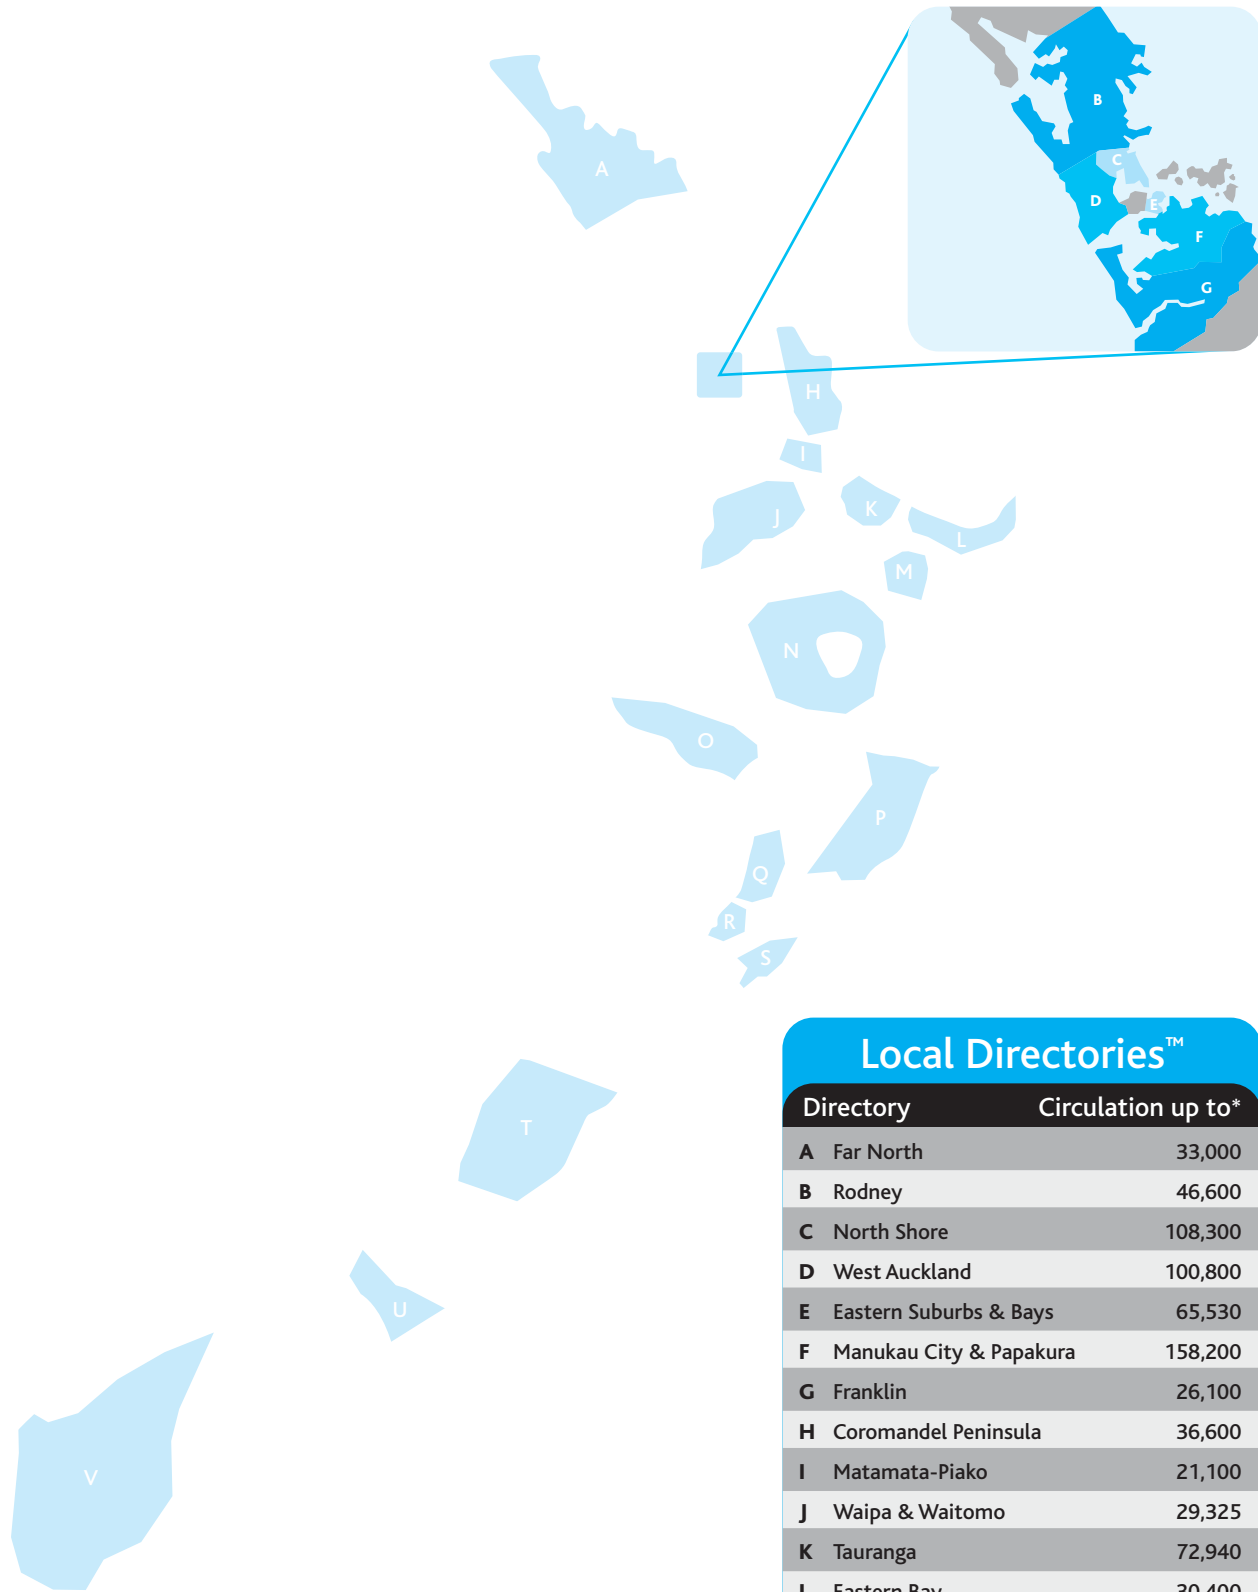

# Coverage Map

## White Pages®

Directory	Circulation up to*
1 Northland	111,000
2 Auckland	752,000
3 Waikato	237,000
4 Bay of Plenty	202,000
5 Gisborne	41,000
6 Hawke's Bay	123,000
7 Taranaki	92,000
8 Wanganui	59,000
9 Manawatu	115,000
10 Wairarapa	49,000
11 Wellington	301,000
12 Nelson & Bays	74,000
13 Marlborough	41,000
14 West Coast	32,000
15 Christchurch	326,000
16 Timaru & Oamaru	66,000
17 Otago	148,000
18 Southland	83,000

SMCM/001 07/04

Yellow Pages®

White Pages®

Local Directories™

\* Subject to change

Local Directories™	
Directory	Circulation up to*
A Far North	33,000
B Rodney	46,600
C North Shore	108,300
D West Auckland	100,800
E Eastern Suburbs & Bays	65,530
F Manukau City & Papakura	158,200
G Franklin	26,100
H Coromandel Peninsula	36,600
I Matamata-Piako	21,100
J Waipa & Waitomo	29,325
K Tauranga	72,940
L Eastern Bay	30,400
M Rotorua	44,495
N Central Plateau	35,400
O South Taranaki	21,500
P Taranaki & Central Hawkes Bay	20,320
Q Kapiti-Horowhenua	47,720
R North Wellington	42,300
S Hutt Valley	73,180
T North Canterbury & Kaikoura	29,180
U Ashburton	18,670
V Southern Lakes	36,445