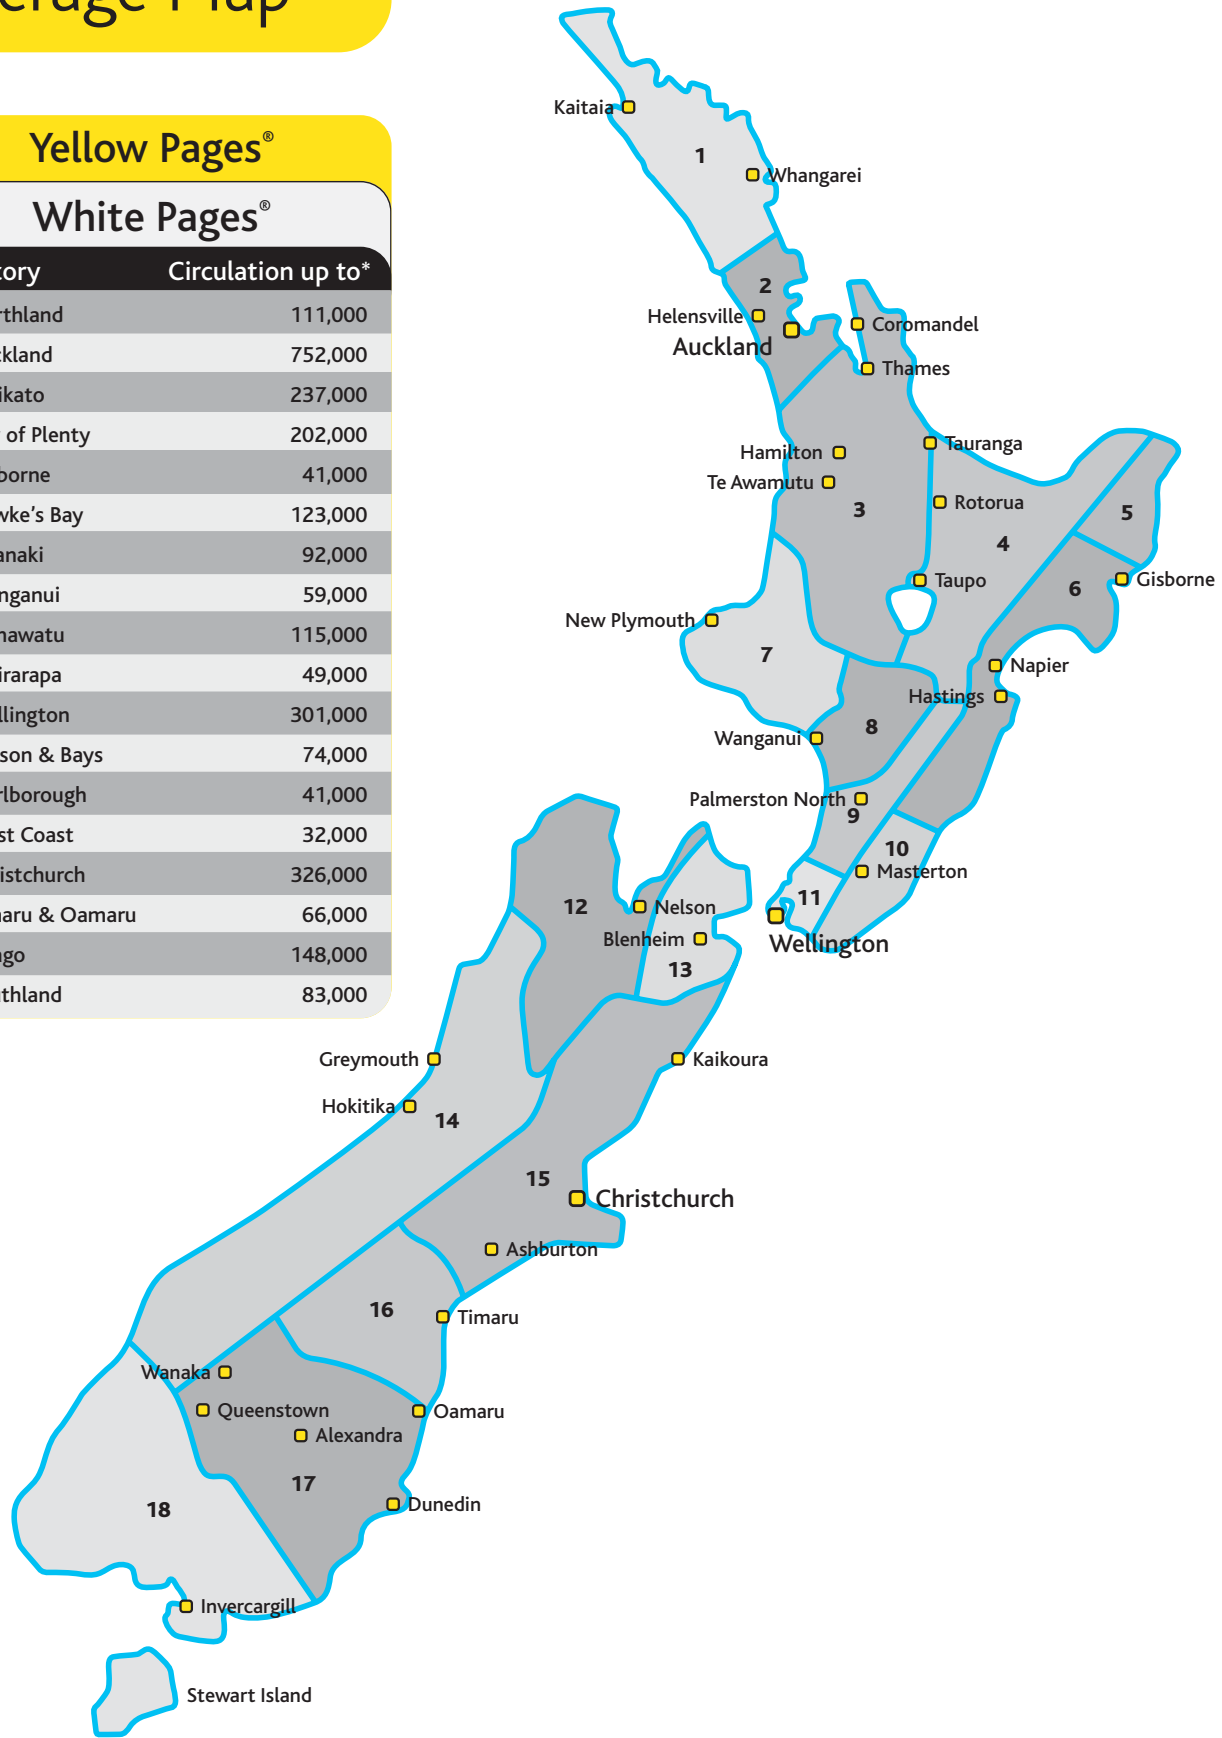

# Coverage Map

## Yellow Pages®

## White Pages®

Directory	Circulation up to*
1 Northland	111,000
2 Auckland	752,000
3 Waikato	237,000
4 Bay of Plenty	202,000
5 Gisborne	41,000
6 Hawke's Bay	123,000
7 Taranaki	92,000
8 Wanganui	59,000
9 Manawatu	115,000
10 Wairarapa	49,000
11 Wellington	301,000
12 Nelson & Bays	74,000
13 Marlborough	41,000
14 West Coast	32,000
15 Christchurch	326,000
16 Timaru & Oamaru	66,000
17 Otago	148,000
18 Southland	83,000

SMCM/001 07/04

Yellow Pages®

White Pages®

Local Directories™

\* Subject to change

Local Directories™	
Directory	Circulation up to*
A Far North	33,000
B Rodney	46,600
C North Shore	108,300
D West Auckland	100,800
E Eastern Suburbs & Bays	65,530
F Manukau City & Papakura	158,200
G Franklin	26,100
H Coromandel Peninsula	36,600
I Matamata-Piako	21,100
J Waipa & Waitomo	29,325
K Tauranga	72,940
L Eastern Bay	30,400
M Rotorua	44,495
N Central Plateau	35,400
O South Taranaki	21,500
P Taranaki & Central Hawkes Bay	20,320
Q Kapiti-Horowhenua	47,720
R North Wellington	42,300
S Hutt Valley	73,180
T North Canterbury & Kaikoura	29,180
U Ashburton	18,670
V Southern Lakes	36,445